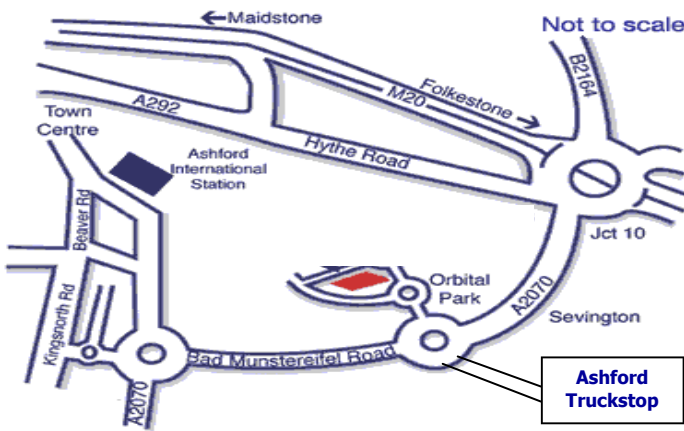

CALLING ALL COACH OPERATORS!

DO YOUR CUSTOMERS
REQUIRE SECURE,
AFFORDABLE CAR PARKING?

Why not consider Ashford Truckstop as a pick up point for future trips?

Conveniently located close to Junction 10 of the M20, we can offer secure parking for up to 30 cars from just £6 per day.